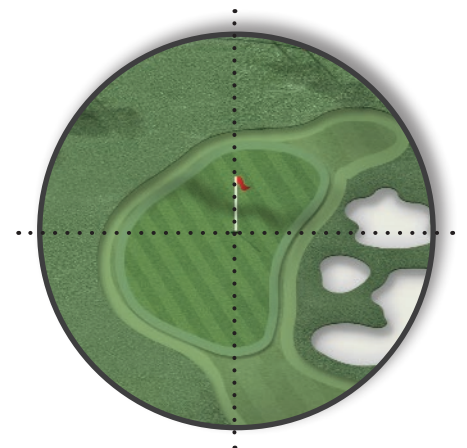

MAGNOLIA GREEN™ GOLF CLUB

CARRY

FROM 250
MARKER
190

LAY-UP

FROM 250
MARKER
136

GREEN DEPTH = 28

HOLE YARDAGE

● 574 ● 555 ● 547 ○ 496 ● 406

MAGNOLIA GREEN GOLF CLUB

HOLE #13 - PAR 5