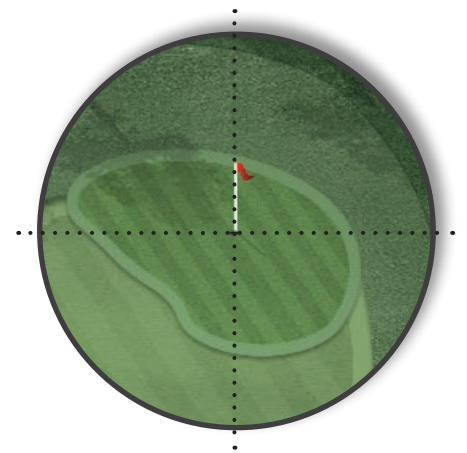

MAGNOLIA GREEN™ GOLF CLUB

CARRY
FROM 250
MARKER
108

LAY-UP
FROM 250
MARKER
184

LAY-UP

- 306
- 242
- 223
- 181
- 136

HOLE YARDAGE

● 600 ● 536 ● 517 ○ 475 ● 430

GREEN
DEPTH = 40

MAGNOLIA GREEN GOLF CLUB

HOLE #7 - PAR 5